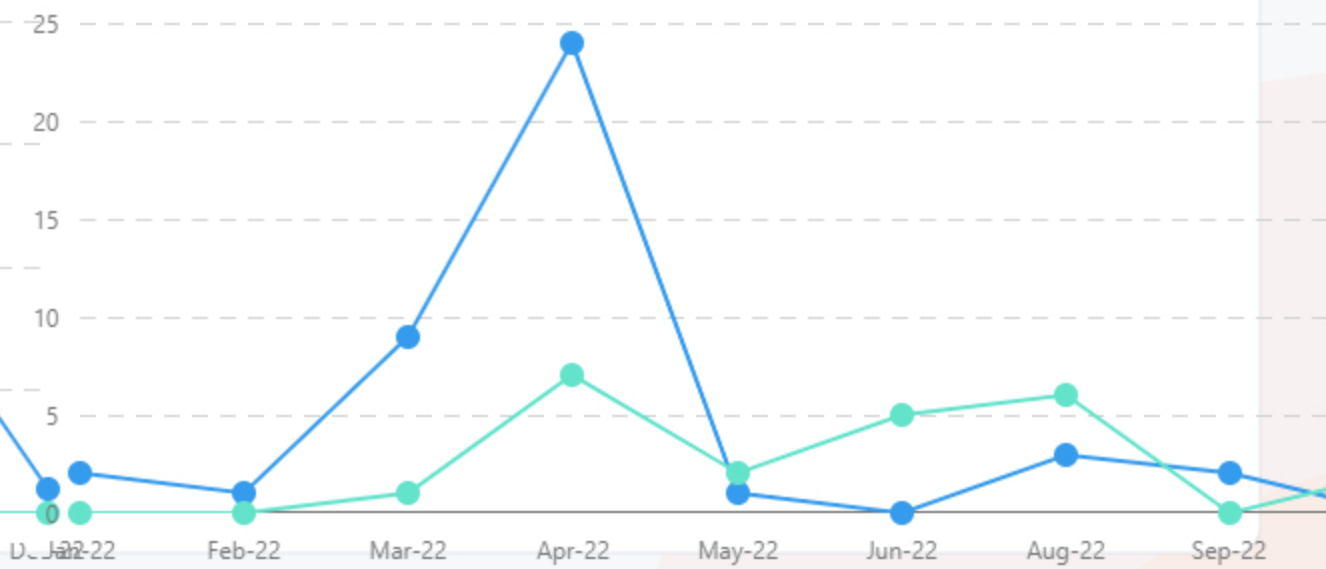

Self-help Resources

Courses: **42**
Meditations: **23**