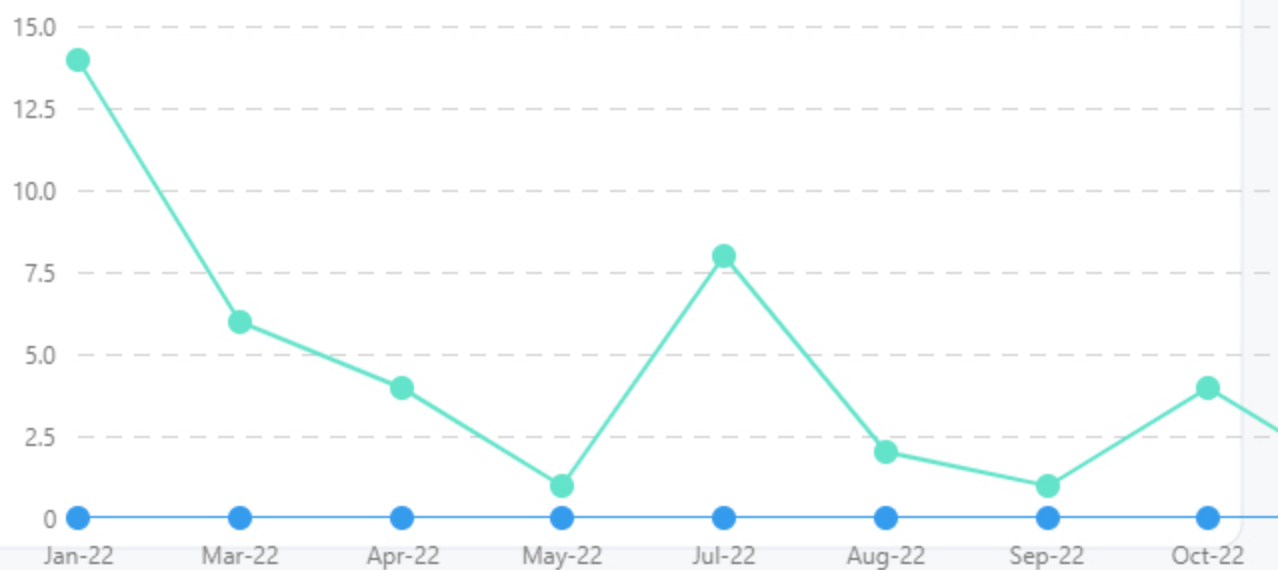

User Details

Current Headcount: **938**
Registered Users: **41**
Family Members: **0**