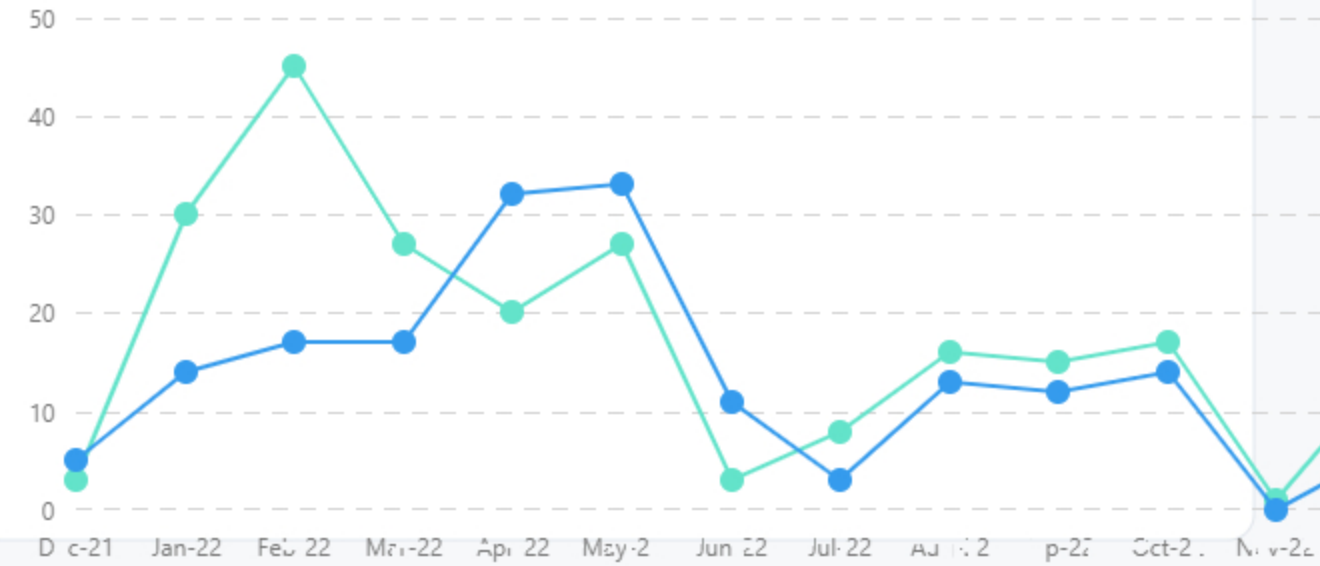

## Overall Usage

## Chat Therapy

Employee Messages: **177**  
Therapist Messages: **226**

## Therapy Sessions

Sessions: **64**  
Top up: **0**