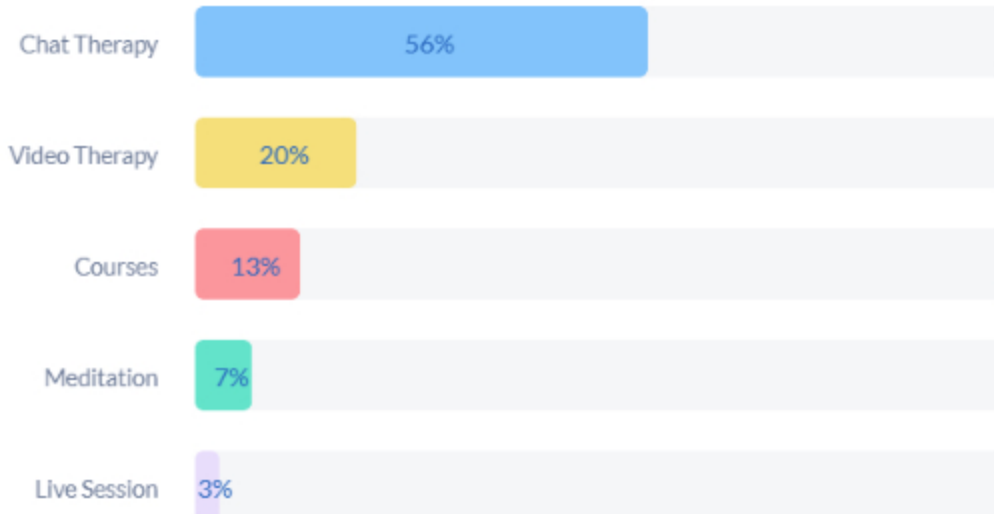

## Overall Usage

## Chat Therapy

Employee Messages: **177**  
Therapist Messages: **226**

## Therapy Sessions

Sessions: **64**  
Top up: **0**