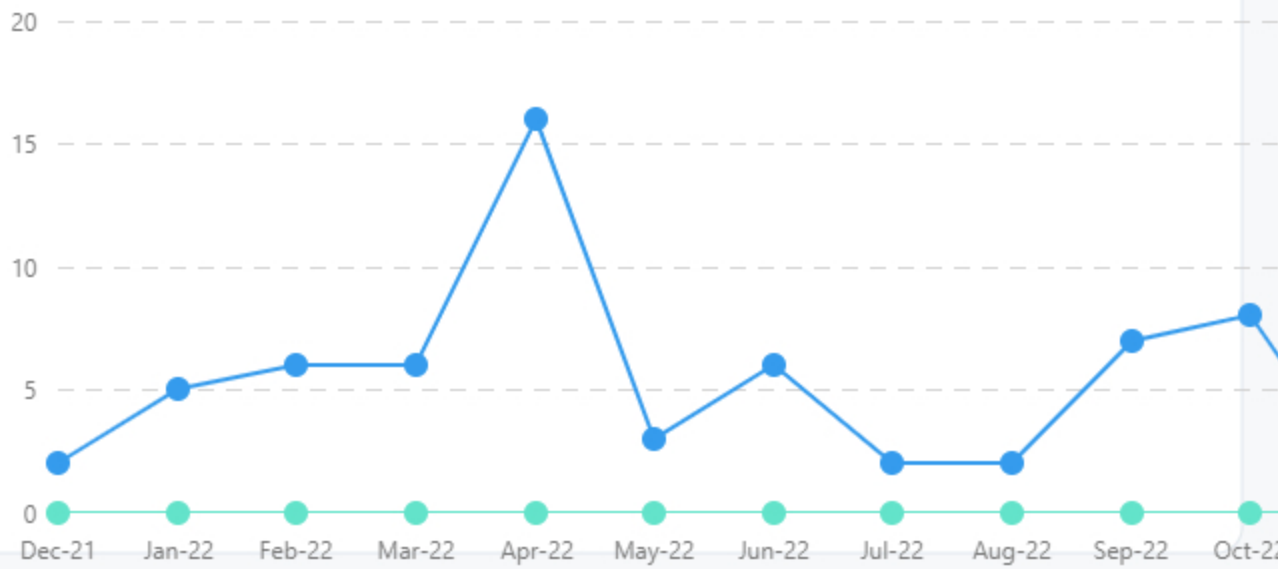

## Overall Usage

## Chat Therapy

Employee Messages: **177**  
Therapist Messages: **226**

## Therapy Sessions

Sessions: **64**  
Top up: **0**